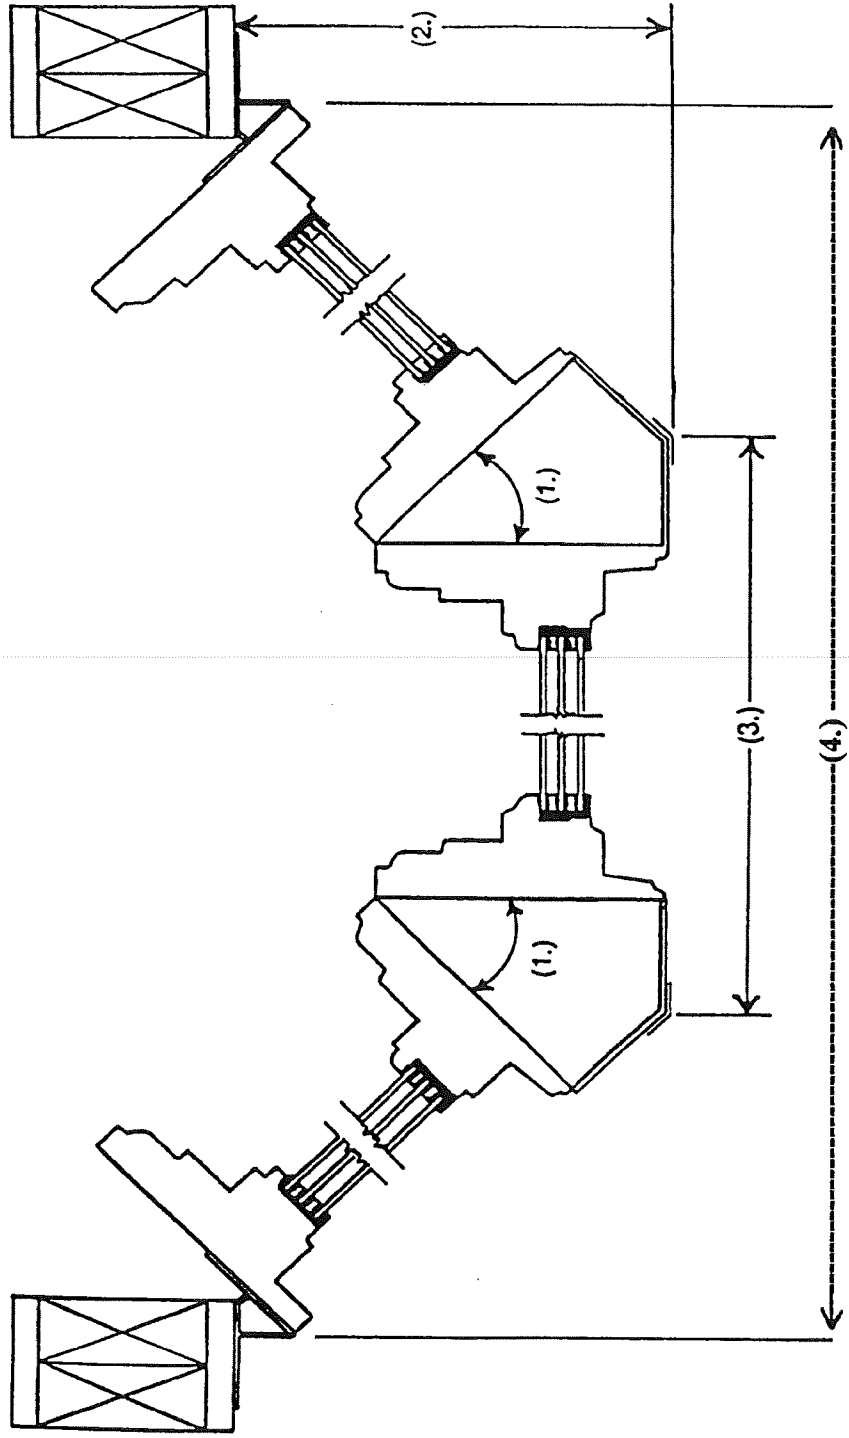

# DecoRoof Specifications Required For Manufactured Bay Windows

*NOTE: All dimensions are measured along the extreme outside perimeter of any casing, cladding, or brickmould.*

Manufacturer / Model #: \_\_\_\_\_

1.) Angle: \_\_\_\_\_

2.) Projection: \_\_\_\_\_

3.) Point-to-Point: \_\_\_\_\_

4.) Unit Width: \_\_\_\_\_

210 Old Airport Rd  
 Fletcher, NC 28732  
 (800) 326-5355 - Phone  
 (800) 325-5355 - Fax